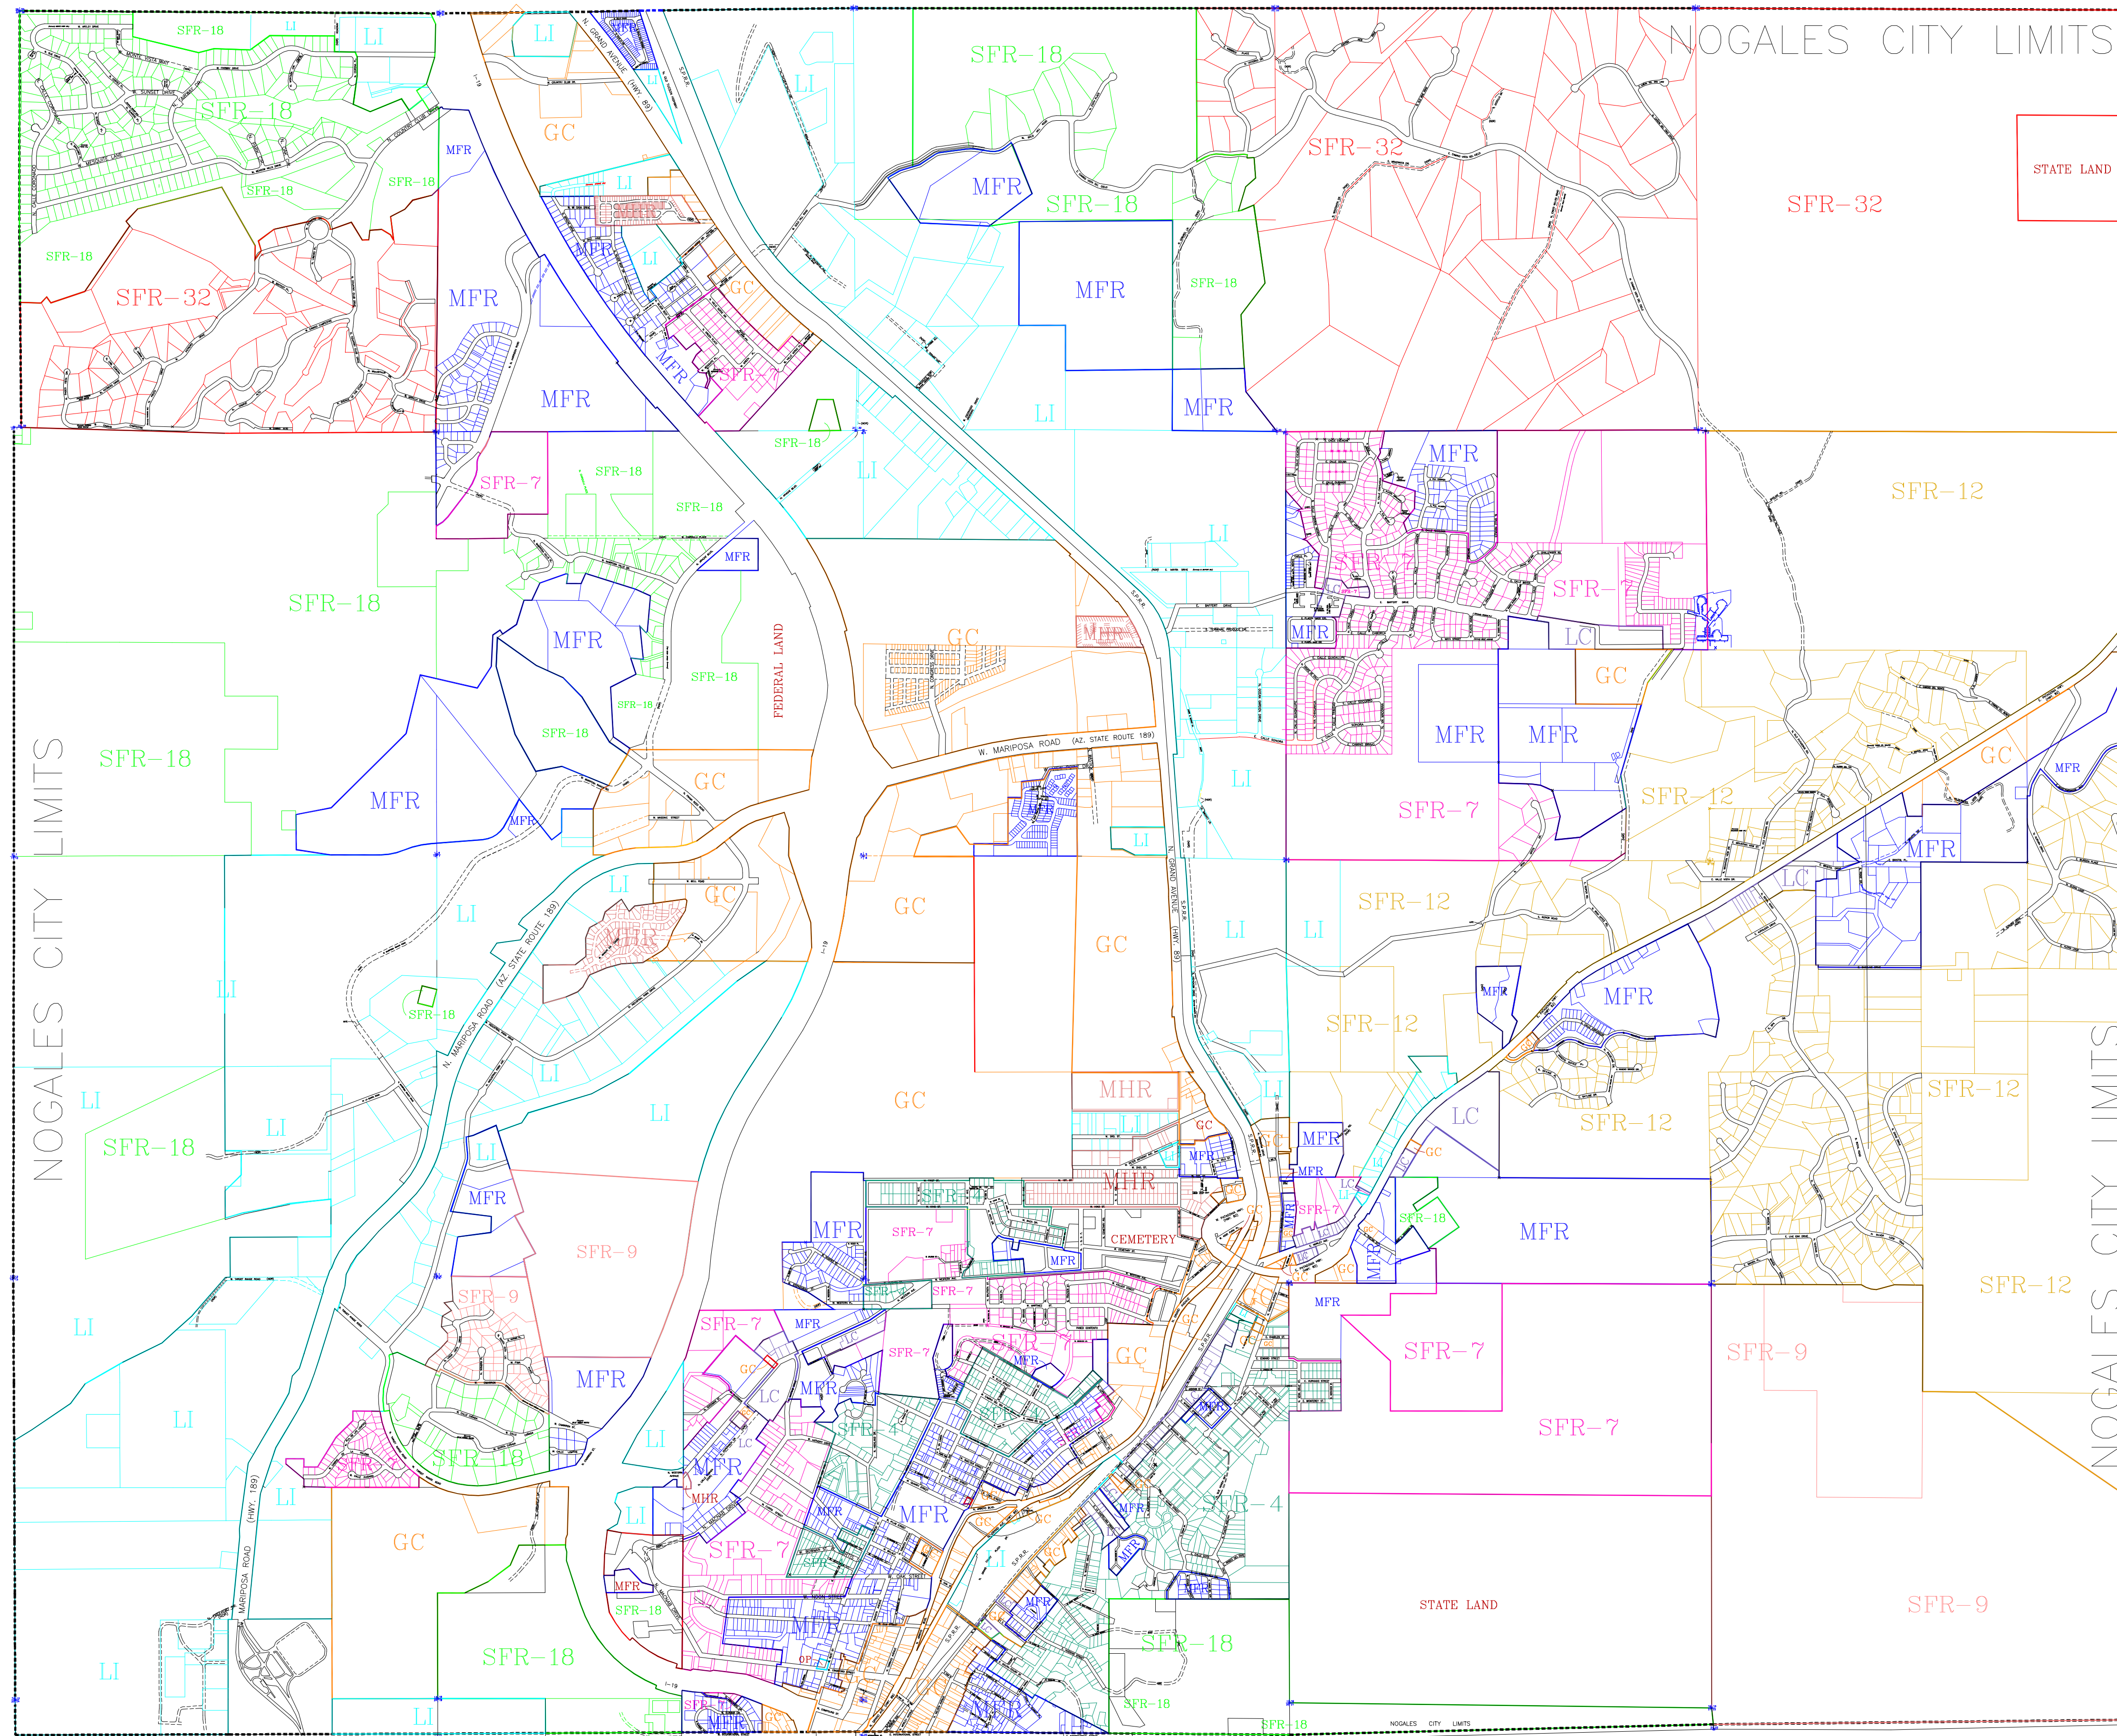

CORONADO NATIONAL FOREST

- LC
- LI
- GC
- MHR
- MFR
- SFR-4
- SFR-7
- SFR-9
- SFR-12
- SFR-18
- SFR-32